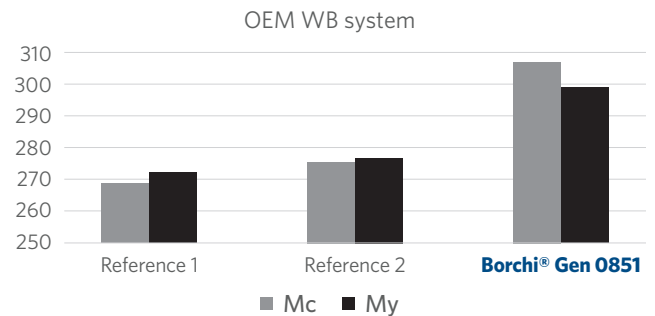

## Higher Jetness (Mc) and Hue Dependent Blackness (My)

	Reference 1	Reference 2	Borchi® Gen 0851
Mc	289	288	325
My	289	285	313

3% pigment letdown in OEM WB Clear coated system