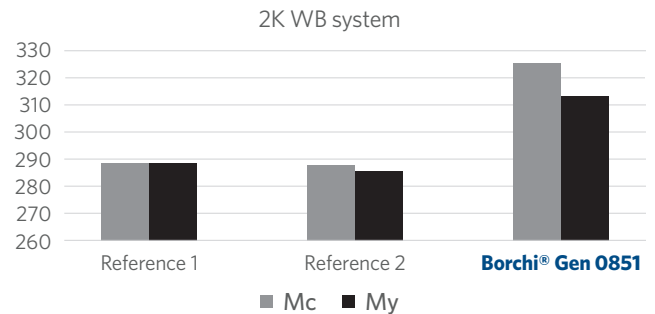

## Higher Jetness (Mc) and Hue Dependent Blackness (My)

	Reference 1	Reference 2	Borchi® Gen 0851
Mc	289	288	325
My	289	285	313

3% pigment letdown in OEM WB Clear coated system