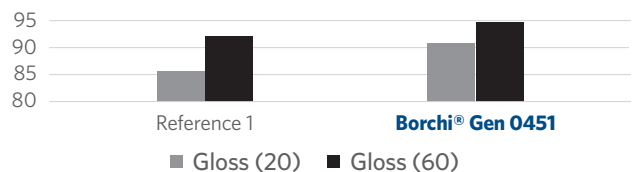

Better 20° & 60° Gloss

Higher Blue Undertone (dM)

	Reference 1	Borchi® Gen 0451
dM	1	4

Resin Free Pigment Concentrate

MPA	80.00	67.78
Borchi® Gen 0451 (100% active)	10.00	
Reference 1 (45% active)		22.22
Orion COLOUR BLACK FW 310	10.00	10.00
TOTAL	100.00	100.00
%DOP	100	100

3% pigment letdown in 2KPU SB system
Grinding media Zr 0.8 mm / Grinding time: Lau 2h

For more information, please reach us at borchers.com/contact

ORION-AUTO-02.04.2025

Milliken